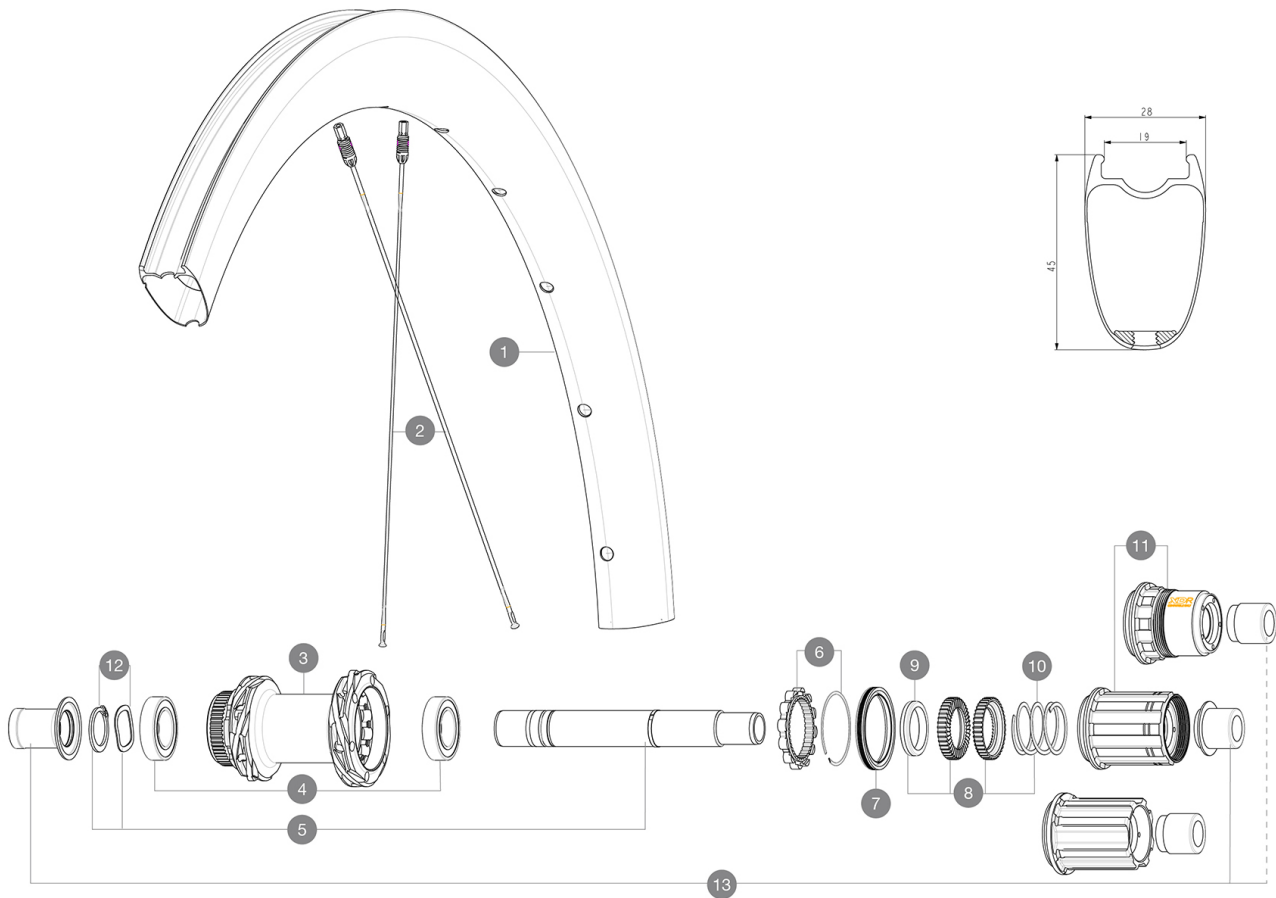

REFERENCES WHEELS

RIMS

&NBSP;:

1 V4095015 Kit Front/Rear rim Cosmic SLR 45 Disc MY22

SPOKES

2 V4163701 Kit 12 Front/Rear Cosmic SLR 45 Disc aero stainless spoke 27

HUB SHELLS

3	N/A	HUB BODY
4	M40076	HUB BEARINGS 17x30x7 6903 x 2
5	V2373401	KIT ID360 135/142 DCL L1 AXLE WITH CLIP
6	V2252701	KIT ID360 INSERT SHAPED EAR LOBE > 2017
7	V2251601	KIT ID360 SEAL + GREASE
8	V2251701	KIT ID360 2 RATCHETS + SPRING + GREASE
9	V2500501	KIT ID360 3 PADS NOISE REDUCING
10	V2251801	KIT 3 ID360 ROAD SPRINGS
11	V3430101	HG11 Freewheel Body ID360
11	V2580101	FREEHUB BODY XD Road ID360
12	V2373001	KIT ADJUST. SYSTEM QRM AUTO ID360 for 17x30x7 bearing
13	V3811001	KIT ROAD ID360 RR CL ENDCAP (12MM)

MAVIC *Cosmic SLR 45 Disc*

Specifications

WHEEL WEIGHTS

785